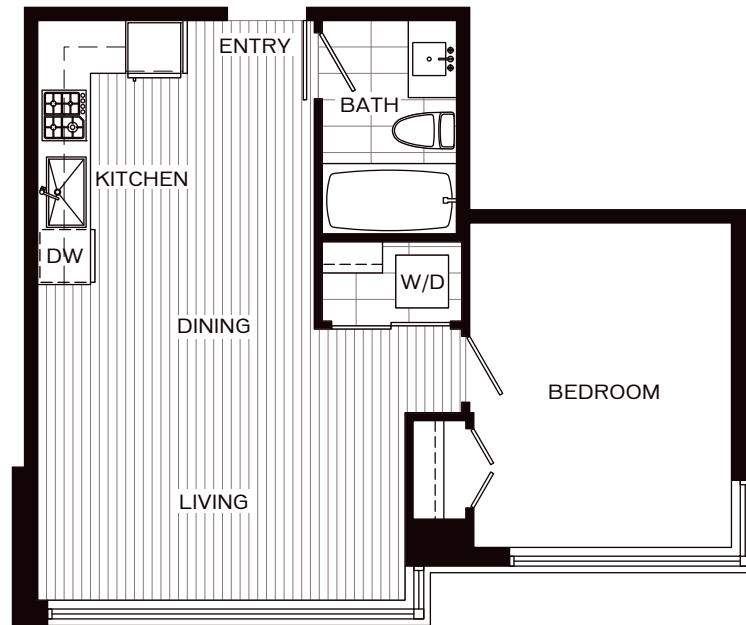

# QUINTET

A GRAND ESTATE **PHASE 2**

**PLAN A12**  
**TOWER C**

1 BEDROOM  
526 SF

Firbridge Way

LEVELS 05 & 06